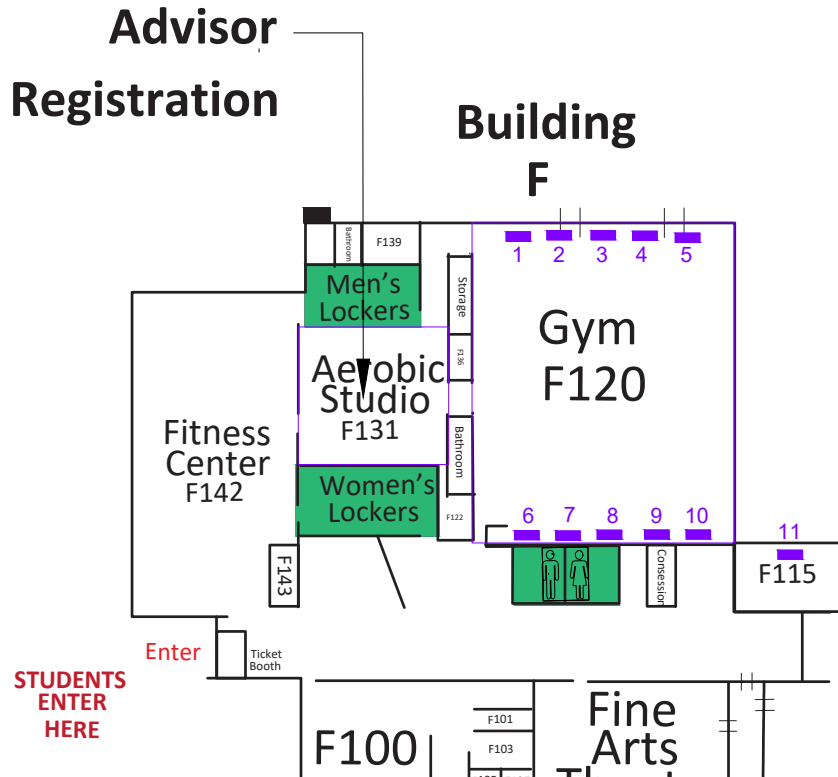

CARL SANDBURG COLLEGE OVERVIEW AND PARKING MAP

WOMEN CHANGING THE FACE OF AGRICULTURE CAREER EXPLORATION BOOTHS

WOMEN CHANGING THE FACE OF AGRICULTURE 2022 - CAREER EXPLORATION BOOTHS

COMPANY	BOOTH #	COMPANY	BOOTH #	COMPANY	BOOTH #
Southern Illinois University	1	Corteva Agriscience	8	Illinois Farm Bureau	15
AgriSompo North America	2	University of Illinois-Champaign	9	Kubota Tractor	16
Lincoln Land Community College	3	Crop Risk Services	10	The Equity	17
Compeer Financial	4	Carl Sandburg College	11	Bayer Crop Sciences	18
Heartland Community College	5	Farm Credit Illinois	12		19
Consolidated Grain and Barge Co	6	Richland Community College	13		21
Western Illinois University	7	Growmark, Inc.	14		22